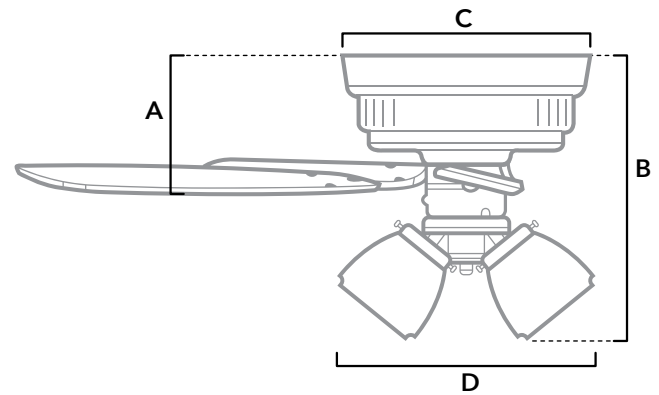

DIMENSIONS

Measured in inches

- A. 7.45
- B. 8.8
- C. 12.5
- D. 12.5

**51091** | New Bronze Body with Brazilian Cherry or Harvest Mahogany Blades

ADDITIONAL FINISHES

**51092**  
Brushed Nickel Body with Brazilian Cherry or Harvest Mahogany Blades

**51090**  
Snow White Body with Snow White or Light Oak Blades

FAN SPECIFICATIONS

Motor Type	Reversible	Wire Length	Control Type	Downrod	Location	Blade #	Add'l Sizes
AC	YES	8" Low Profile	Pull Chains	N/A	Indoor	5	52"